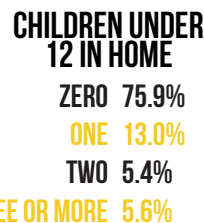

KFMD-FM: MON-SUN 6AM-MID
FAYETTEVILLE (NORTH WEST ARKANSAS) METRO
NIELSEN RADIO SPRING 2020 / NIELSEN RADIO FALL 2019 / NIELSEN RADIO SPRING 2019 / NIELSEN RADIO FALL 2018