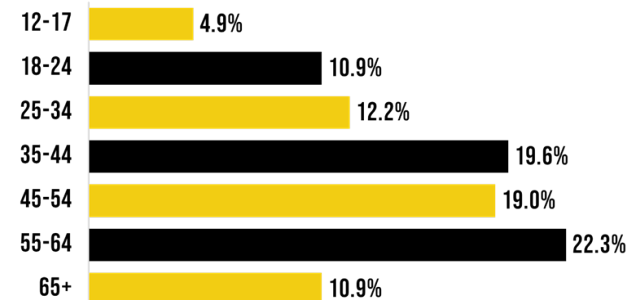

BROCK AND MARCI IN THE MORNING
MON - SAT 6AM - 10AM

@BROCKANDMARCI

RO
MON - SAT 10AM - 3PM

TIM
MON - SAT 3PM - 7PM

THROWBACK NATION RADIO WITH TONY LORINO
MON - FRI 7PM - MIDNIGHT

TOM KENT
SAT 7PM - MIDNIGHT

POWERLINE WITH BROTHER JON RIVERS
SUNDAY 7AM - 12PM

DICK BARTLEY'S CLASSIC HITS
SUNDAY 12PM - 4PM

**LOCAL NEWS
AND WEATHER**

WHO LISTENS TO STAR 101.5?

10,700
FEMALE

7,900
MALE

KFMD-FM: MON-SUN 6AM-MID
FAYETTEVILLE (NORTH WEST ARKANSAS) METRO
NIELSEN RADIO SPRING 2020 / NIELSEN RADIO FALL 2019 / NIELSEN RADIO SPRING 2019 / NIELSEN RADIO FALL 2018