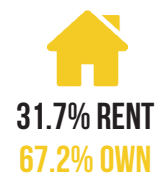

KFMD-FM: MON-SUN 6AM-MID
FAYETTEVILLE (NORTH WEST ARKANSAS) METRO
NIELSEN RADIO SPRING 2020 / NIELSEN RADIO FALL 2019 / NIELSEN RADIO SPRING 2019 / NIELSEN RADIO FALL 2018