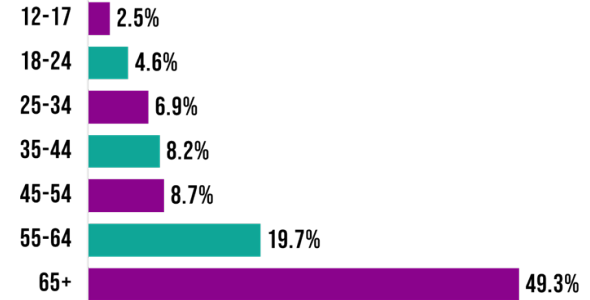

**THE MOONLIGHT LOUNGE**  
 FEATURING THE GREATEST CROONERS OF ALL TIME  
 SATURDAY 7PM - 10PM

**CONNIE SELLECA**  
 INTELLIGENCE FOR YOUR HEALTH  
 SUNDAY 2PM - 5PM

**HOURLY NATIONAL  
 NEWS UPDATES**

**LOCAL NEWS  
 AND WEATHER**

## WHO LISTENS TO LITE 106.5 KBVA?

16,300  
 FEMALE

13,600  
 MALE

<\$25K 10.8%  
 \$25K - \$50K 37.0%  
 \$50K - \$75K 15.7%  
 \$75+ 36.5%

LESS THAN 12TH GRADE 5.1%  
 HIGH SCHOOL GRADUATE 24.6%  
 SOME COLLEGE 34.8%  
 COLLEGE DEGREE OR MORE 35.5%